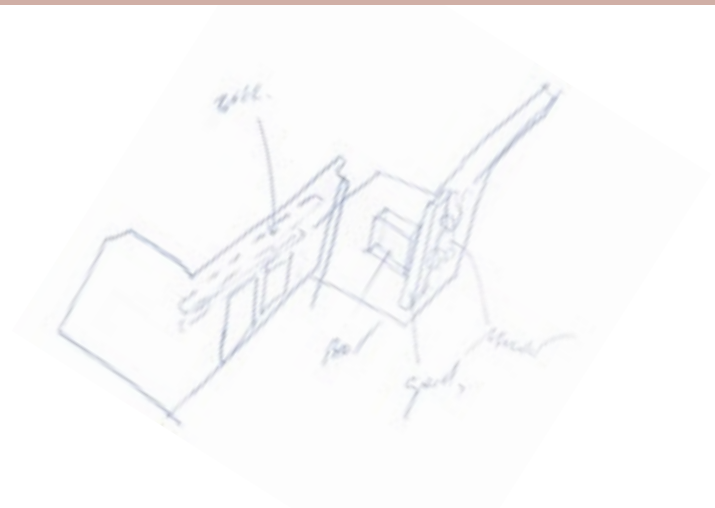

SUSANNE ZOTTL
ARCHITEKTIN
MIT
KRISTOF JARDER

WOHNUNG STIFTUNG CZERWENKA
GESTALTUNG DES INNENAUSBAUS UND DER MÖBELAUSSTATTUNG
ELISABETHSTRASSE 6, 1010 WIEN
CZERWENKA PRIVATSTIFTUNG
WOHNRAUM
2005-2006

APARTMENT FOUNDATION CZERWENKA
INTERIOR AND FURNITURE DESIGN
ELISABETHSTRASSE 6, 1010 VIENNA
CZERWENKA FOUNDATION
LIVING AREA
2005-2006